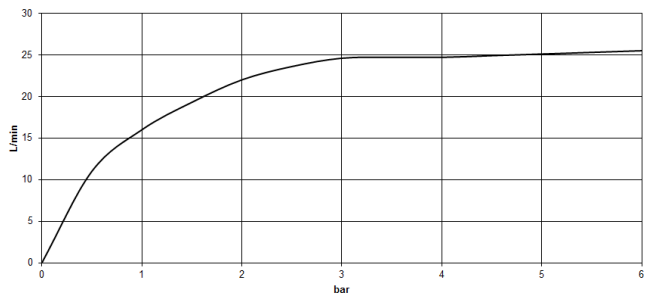

CL.1 Bath spout for wall mounting - Champagne (22kt Gold)

CL.1

13 801 705

- 205mm projection
- rectangular spray pattern with 55 individual jets
- hole diameter 37 mm
- 1/2" connection
- plug-link mounting
- max. flow 24.6 l/min at 3 bar flow pressure

mm [inches]

Flow rate chart

13 801 705

Parts for other finishes can be found here: [Chrome](#)

Spare parts list

No.	Item Number	Name	Quantity used	Delivery time
1	09 24 03 081 10 90	extension	1	2
2	09 24 03 180 90	nipple	1	2
3	09 14 10 119 90	seal	1	2
4	09 31 20 027 10-00	plug	2	10
5	09 14 10 132 90	seal	2	2
6	90 31 11 004 00 90	pin	1	2
7	90 11 02 299 00 90	aerator	1	2