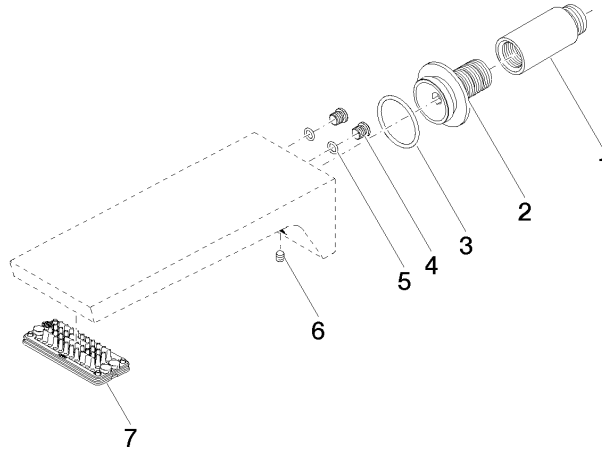

CL.1 Bath spout for wall mounting - Champagne (22kt Gold)

CL.1

13 801 705

- 205mm projection
- rectangular spray pattern with 55 individual jets
- hole diameter 37 mm
- 1/2" connection
- plug-link mounting
- max. flow 24.6 l/min at 3 bar flow pressure

mm [inches]

Flow rate chart

13 801 705

Parts for other finishes can be found here: [Chrome](#)

Spare parts list

No.	Item Number	Name	Quantity used	Delivery time
1	09 24 03 081 10 90	extension	1	2
2	09 24 03 180 90	nipple	1	2
3	09 14 10 119 90	seal	1	2
4	09 31 20 027 10-00	plug	2	10
5	09 14 10 132 90	seal	2	2
6	90 31 11 004 00 90	pin	1	2
7	90 11 02 299 00 90	aerator	1	2