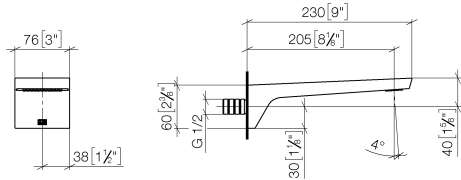

CL.1 Bath spout for wall mounting - Champagne (22kt Gold)

CL.1

13 801 705

- 205mm projection
- rectangular spray pattern with 55 individual jets
- hole diameter 37 mm
- 1/2" connection
- plug-link mounting
- max. flow 24.6 l/min at 3 bar flow pressure

mm [inches]

Flow rate chart

13 801 705

Parts for other finishes can be found here: [Chrome](#)

Spare parts list

No.	Item Number	Name	Quantity used	Delivery time
1	09 24 03 081 10 90	extension	1	2
2	09 24 03 180 90	nipple	1	2
3	09 14 10 119 90	seal	1	2
4	09 31 20 027 10-00	plug	2	10
5	09 14 10 132 90	seal	2	2
6	90 31 11 004 00 90	pin	1	2
7	90 11 02 299 00 90	aerator	1	2